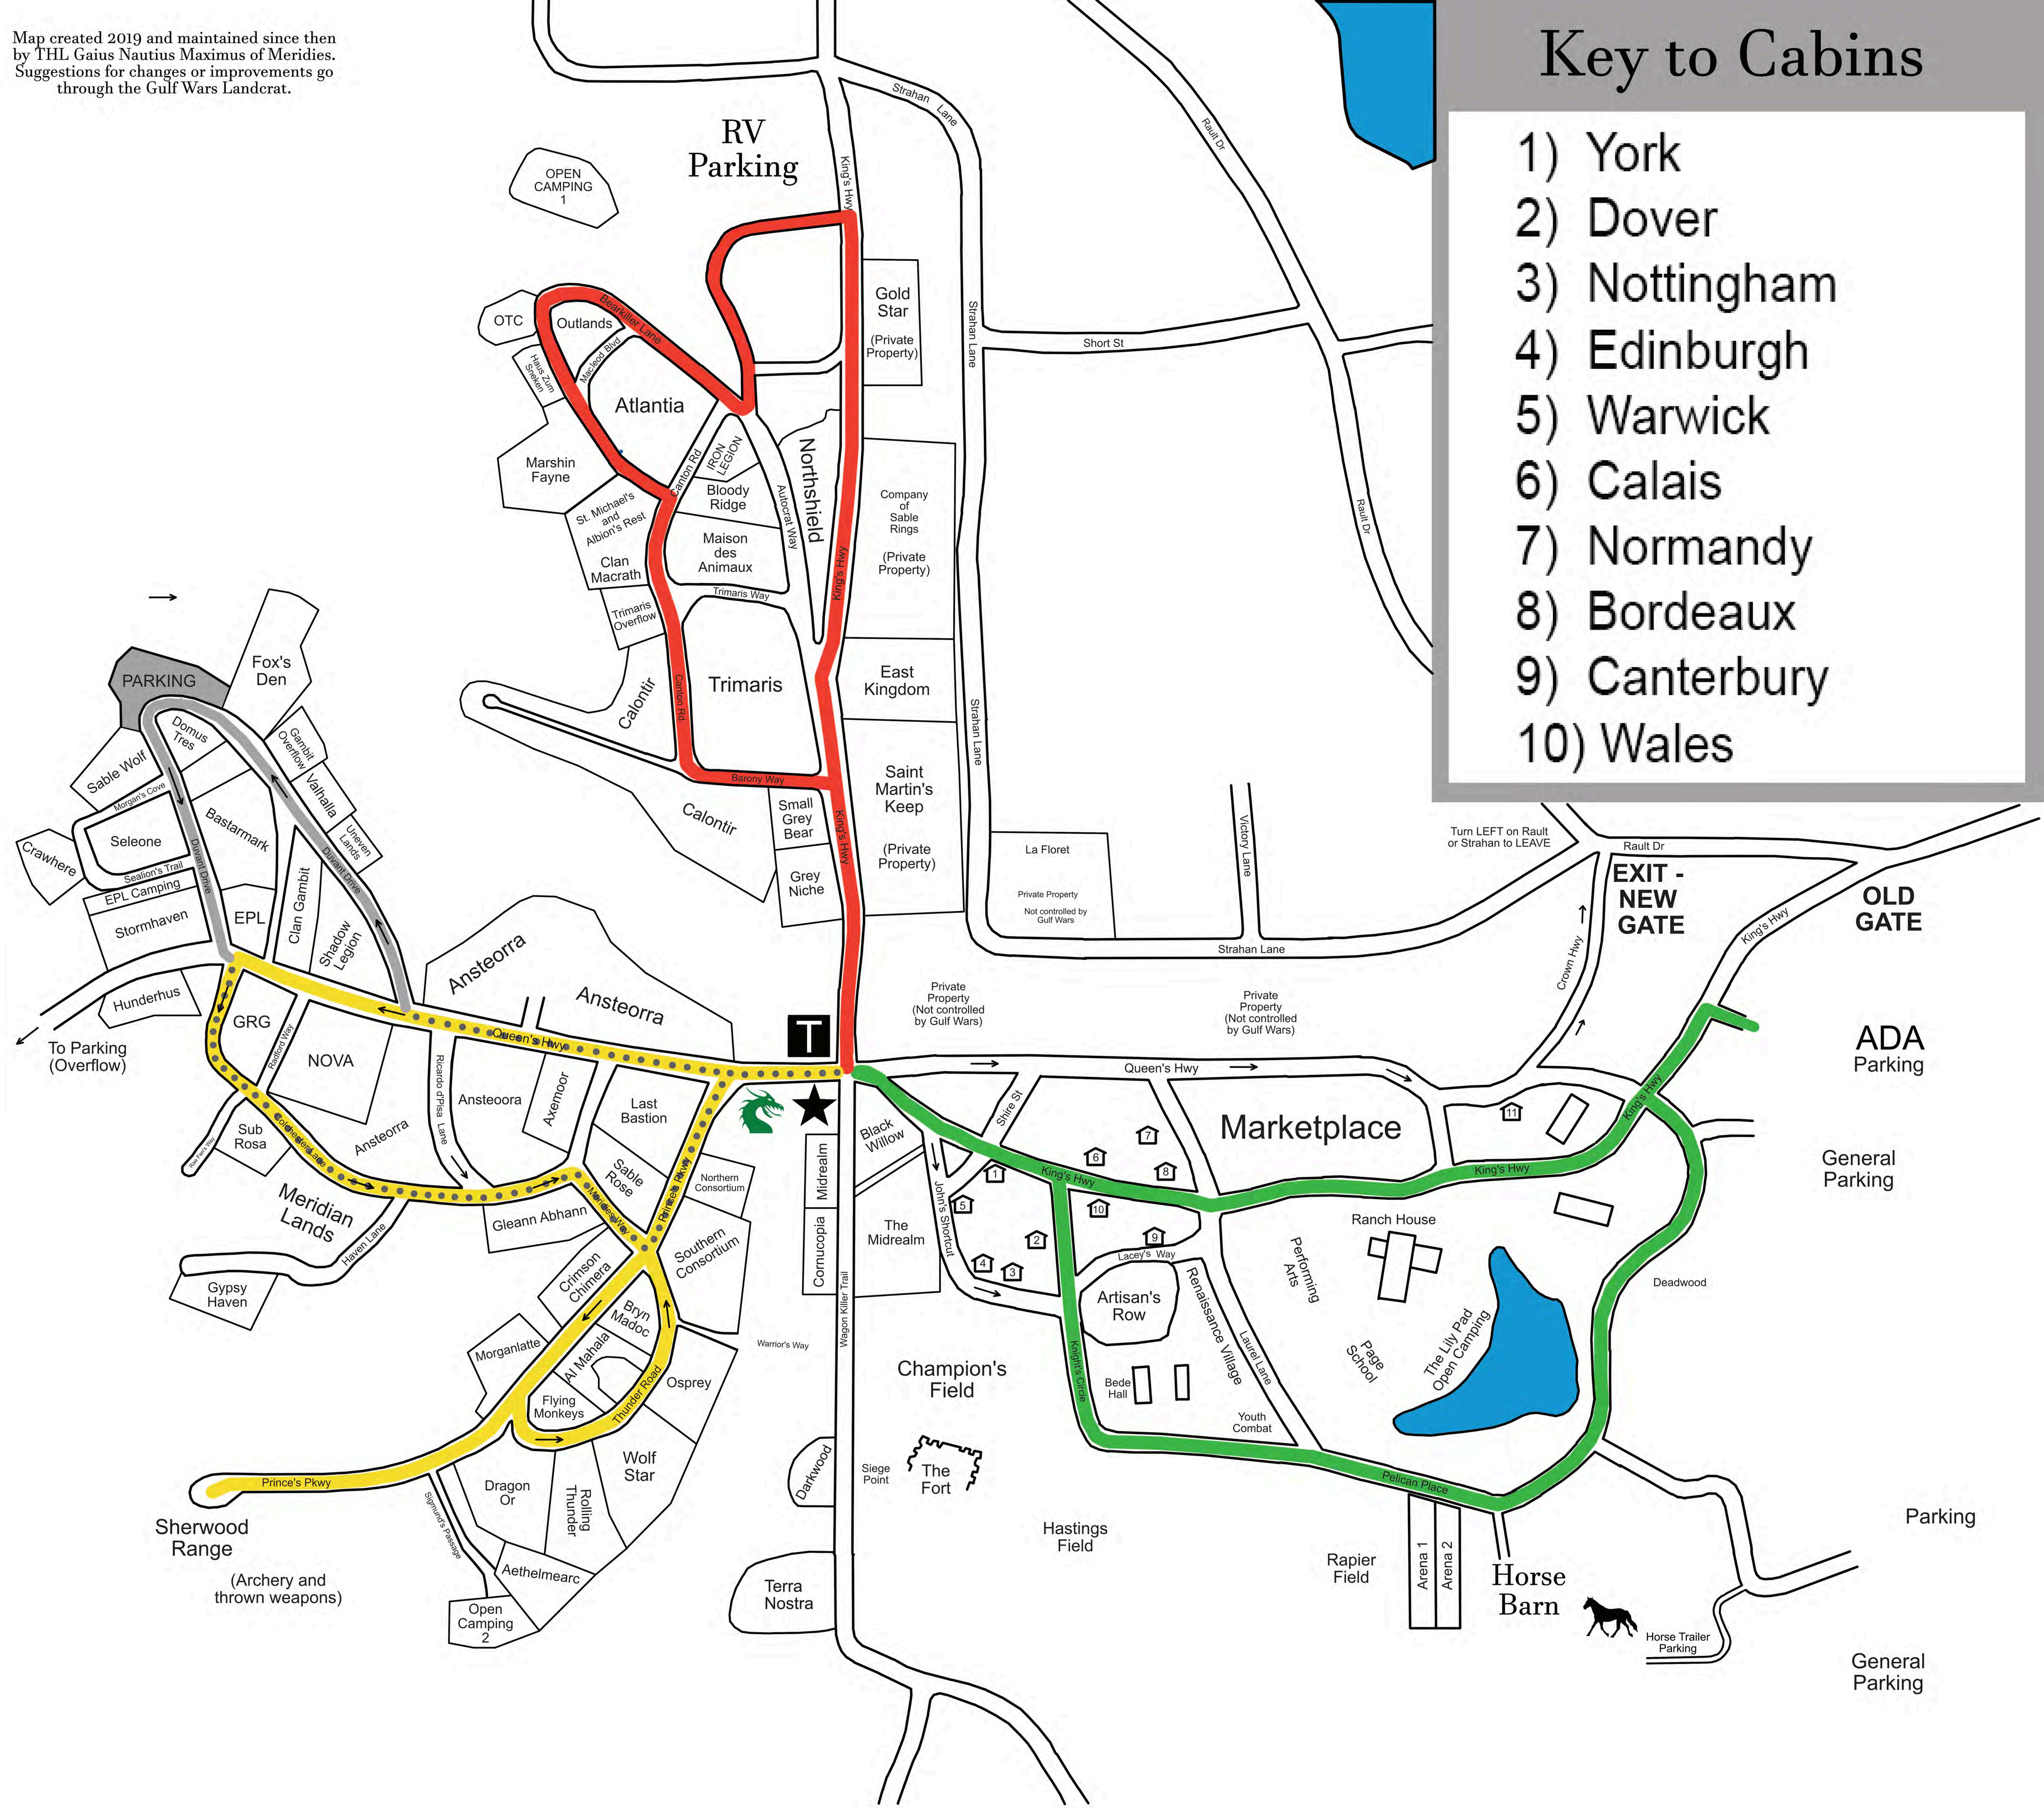

# GULF WARS XXXIII

## Transportation Map

For Transportation Department use only

Green Route

Red Route

White Route

Yellow Route

Five Points &  
The Watch

The Green Dragon

Horse Paddock

Transportation Office

Routes are subject to change  
due to inclement weather  
or unforeseen circumstances.

Map created 2019 and maintained since then  
by THL Gaius Nautius Maximus of Meridies.  
Suggestions for changes or improvements go  
through the Gulf Wars Landcrat.

## Key to Cabins

- 1) York
- 2) Dover
- 3) Nottingham
- 4) Edinburgh
- 5) Warwick
- 6) Calais
- 7) Normandy
- 8) Bordeaux
- 9) Canterbury
- 10) Wales